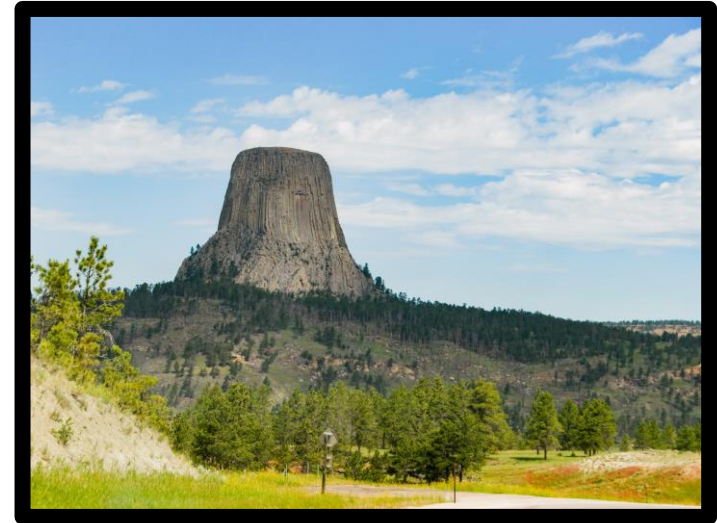

President Roosevelt was known for his program called the "Square Deal". His program protected people, animals, and land.

Roosevelt protected **workers** on strike. He talked to the coal miners' boss. The boss paid the workers more and they got better working conditions.

Roosevelt would not shoot a bear when he was hunting with his friends. So, stuffed **teddy bears** were named after Teddy Roosevelt.

Devils Tower is a National Monument

Roosevelt wanted to protect land. He created national parks. People can hike, camp and enjoy nature there. There are many national parks.

Roosevelt wanted to protect historical or special places. Devils Tower is in Wyoming. It is a special spiritual place for Native Americans. It is a national monument.

Roosevelt worked out a deal with Panama to have the **Panama Canal** built. It was a shortcut between the Atlantic and Pacific Oceans. The canal helped businesses ship things faster.

Teddy Roosevelt

Roosevelt was a great president. His face was carved on a mountain. The national monument is called **Mount Rushmore**. It honors four presidents. It is in South Dakota.

Theodore Roosevelt's home in New York.