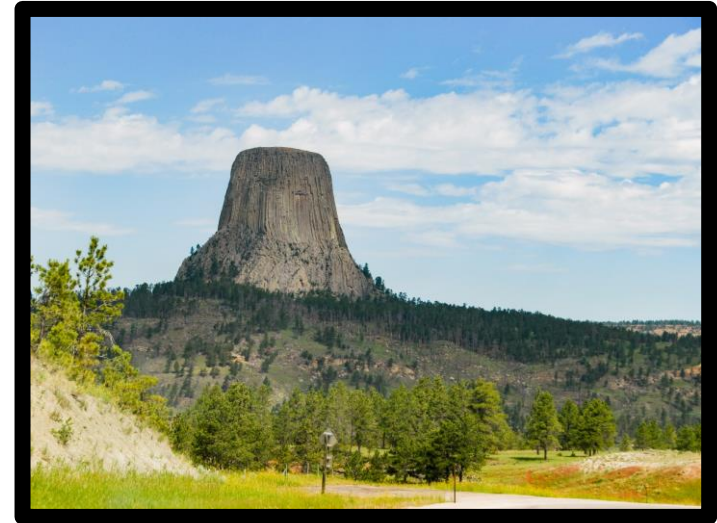

President Roosevelt was known for his program called the "Square Deal". His program protected people, animals, and land.

Roosevelt protected coal miners who were on strike. He talked to the coal miners' boss. The boss paid the workers more and they got better working conditions.

Roosevelt would not shoot a bear when he was hunting with his friends. So, stuffed **teddy bears** were named after Teddy Roosevelt.

Devils Tower is a National Monument

Roosevelt wanted to protect land. He created national parks. People can hike, camp and enjoy nature there. There are many national parks.

Roosevelt wanted to protect historical or special places. Devils Tower is in Wyoming. It is a special spiritual place for Native Americans. It is a national monument.

Roosevelt worked out a deal with Panama to have the **Panama Canal** built. It was a shortcut between the Atlantic and Pacific Oceans. The canal helped businesses ship things faster.

Teddy Roosevelt

Roosevelt was a great president. His face was carved on a mountain. The national monument is called **Mount Rushmore**. It honors four presidents. It is in South Dakota.

Theodore Roosevelt's home in New York.